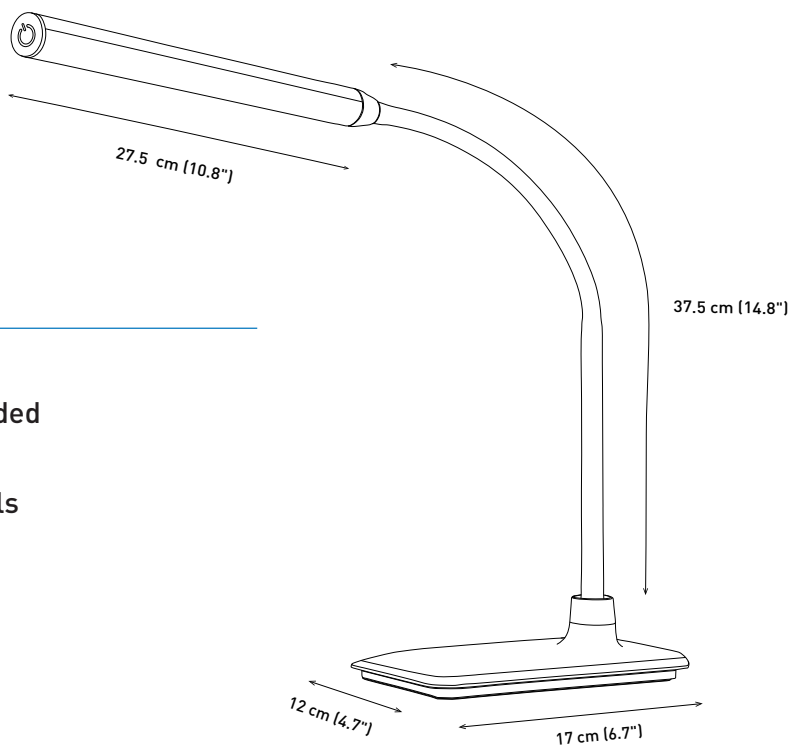

LIGHT QUALITY

ERGONOMICS

DESIGN

daylightcompany.com

LED 6,000 K daylight

1,145 Lux at 30cm (12")

4 brightness levels

UnoLamp™

DN1420

TABLE

FEATURES

- Flexible arm directs light exactly where needed
- Bright LEDs for true colour matching
- Touch switch dimmer with 4 brightness levels
- Lamp brightness: 1,145 Lux at 30cm (12")

SPECIFICATIONS

Product information

Weight	0.56 kg (1.23lb)
Colour	white
Cable length	1.5 m (59.1")

Light output

Light source	LED
Lumens	400 lm
Lux at 30 cm (12")	1,145
Colour temperature	6,000 K
CRI	80+
Energy consumption	6.0W

Packaging information

Height	35.2cm (13.86")
Width	18cm (7.09")
Depth	12.8cm (5.04")
Packed weight	0.80kg (1.76lb)
Products per master carton	8