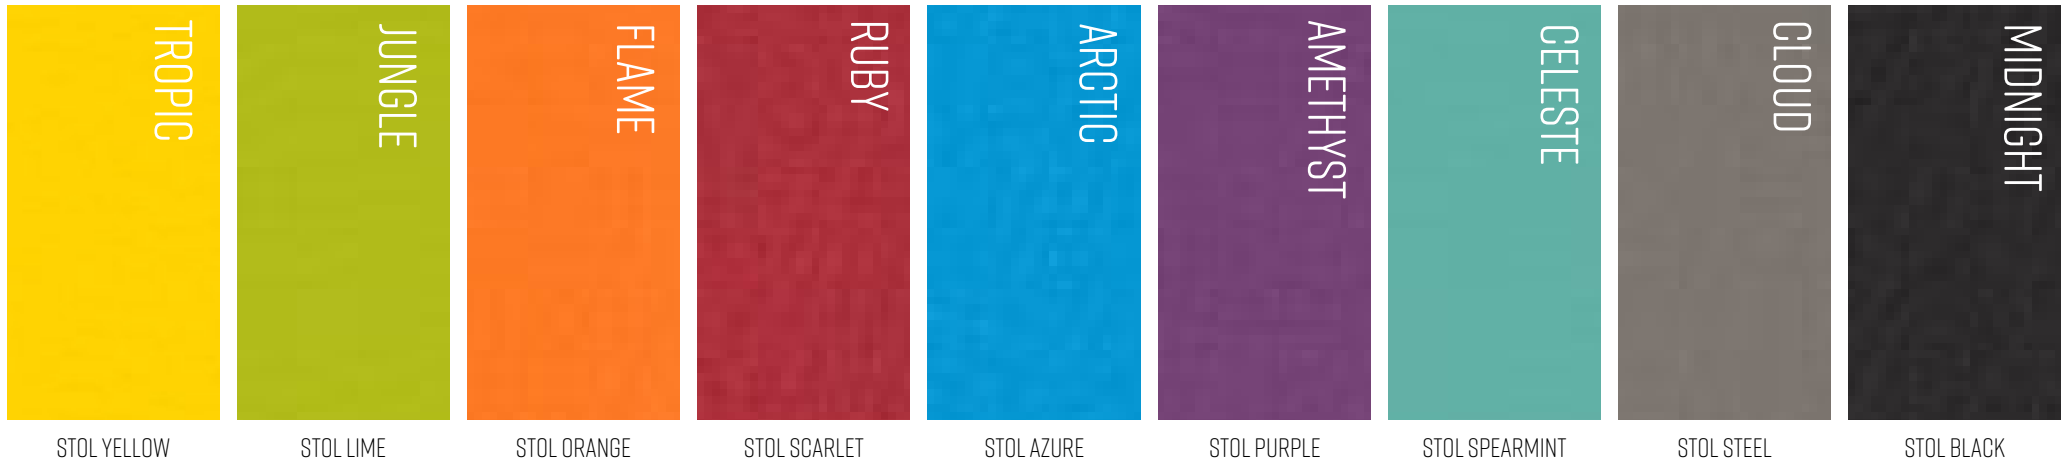

Flame retardant BS7176 Medium Hazard, BS EN 1021-1:2006 1&2 (Cigarette & Match), BS 5852 Pt1 1979 (Domestic FR), BS 5852 Crib 5, IMO Annex 1

Anti-bacterial/Anti-fungal Resistant to microbial or fungal growth including Salmonella, E Coli and MRSA

Waterproof Hydrostatic Head BS3424 > 1 metre

Martindale Severe Contract > 400,000

Stain resistant Excellent stain removal has been observed for grease, ink, blood, urine, coffee, iodine, betadine, ketchup, chewing gum, chocolate, grape juice

Composition 2% Vinyl Acrylic, 71% PVC, 18% Polyester, 9% Cotton

Width 140cm

Weight 700 GSM $\pm$ 5%

All upholstery collections are fire retardant to BS7176 Crib 5 for Medium Hazard areas and IMO Resolution A652(16) / IMO Annex 1 Part 8 for Marine use.