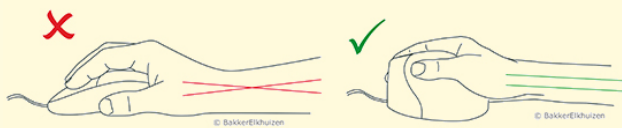

Evoluent D Wired

The Evoluent D is the latest vertical mouse. Its design was inspired by more than 18 years of experience and research.

The mouse reduces and prevents discomfort because it is held in a handshake position. This means the wrist bends less from side to side and the lower arm rotates less.

The "handshake" position of this vertical mouse ensures that your wrist bends less from side to side, which means your lower arm rotates inwards less (Schmid et al., 2015). As a result, there is less muscle activity in the lower arm than when using a standard mouse (Quemelo & Vieira, 2013).

Research shows that using a vertical mouse allows users to heal quicker from arm, wrist and hand injuries (Aarås et al., 2001).

The latest version of Evoluent at BakkerElkhuisen

The Evoluent D is made from high-quality materials to create a premium look and feel. Furthermore, this mouse has a very short acclimatisation time. Lastly, the Evoluent D Wired is available in two versions, so there is a perfect model for almost all hand sizes. The mouse is only suitable for right-handed users. You use your mouse a lot throughout the day. When using a traditional mouse, you twist your wrists, tense your arms and strain your shoulders. To avoid this, different types of ergonomic mice are available. A vertical mouse is one where the hand is held in a handshake posture.