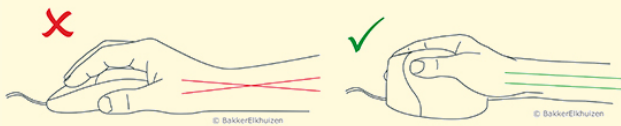

Evolutent D Wireless

The latest wireless version

This is the latest wireless vertical mouse. Its design was inspired by more than 18 years of experience and research.

Because the mouse is held in a handshake position, it reduces and prevents (physical) discomfort. The user's wrist bends less from side to side and the lower arm rotates less.

The "handshake" position of this vertical mouse ensures that your wrist bends less from side to side, which means your lower arm rotates inwards less (Schmid et al., 2015). As a result, there is less muscle activity in the lower arm than when using a standard mouse (Quemelo & Vieira, 2013).

Research shows that using a vertical mouse allows users to heal quicker from arm, wrist and hand injuries (Aarås et al., 2001).

The latest wireless version of Evolutent at BakkerElkhuizen

The Evolutent D is made from high-quality materials to create a premium look and feel. Furthermore, this mouse has a very short acclimatisation time. The Evolutent D Wireless is available in two versions, so there is a perfect model for almost all hand sizes. The mouse is only suitable for right-handed users. You use your mouse a lot throughout the day. When using a traditional mouse, you twist your wrists, tense your arms and strain your shoulders. To avoid this, different types of ergonomic mice are available. A vertical mouse is one where the hand is held in a handshake posture.