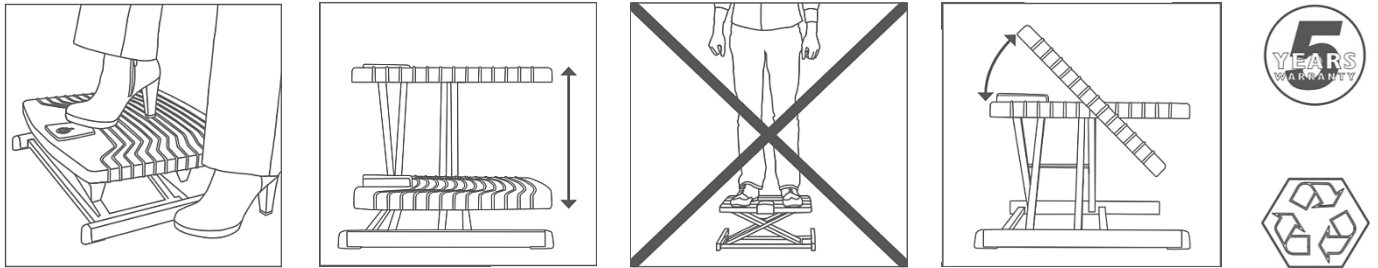

PRO 952[®]

- A **highly user-friendly** single foot-operated adjustment mechanism that requires only a slight tap of the orange button. Press it down, let the board come up whilst keeping your foot or feet on top of the board. To lower the board, push the button and press the board down with your legs with very little force. Take your foot off the button to lock the height in position.
- **Easily adjustable** to the right height for you, between 8 and 30 cm
- **Optimum freedom of movement** thanks to the footboard's tilt angle to get the position that is most comfortable for you
- **Non-slip feet**, suitable for every type of floor
- **Non-slip footboard**, 44 x 32 cm (W x D), for optimum comfort
- Can carry a weight of up to 100 kg
- Quality that translates into a **5-year guarantee**
- **99% recyclable** thanks to Score's careful selection of materials